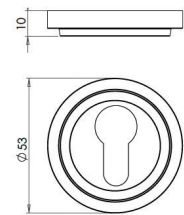

Euro Profile Escutcheon With Stepped Rose - 53mm x 10mm - Satin Brass (Lacquered)

Product Images

Description

- Stepped pattern euro profile escutcheon with concealed fix rose - antique brass.
- For use with euro profile cylinder

Finish

- Satin Brass

Base Material

- Solid Brass

Dimensions

- 53mm diameter
- 10mm Depth

Important Information

- Supplied with fixings
- Each - (1 x escutcheon).

Products in this set

44541.1 - Euro Profile Escutcheon With Stepped Rose - 53mm x 10mm - Satin Brass (Lacquered) - Each