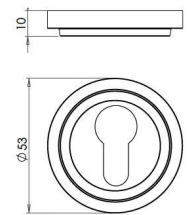

Euro Profile Escutcheon With Stepped Rose - 53mm x 10mm - Satin Nickel

Product Images

Description

- Stepped pattern euro profile escutcheon with concealed fix rose - antique brass.
- For use with euro profile cylinder

Finish

- Satin Nickel

Base Material

- Solid Brass

Dimensions

- 53mm diameter
- 10mm Depth

Important Information

- Supplied with fixings
- Each - (1 x escutcheon).

Products in this set

44543.1 - Euro Profile Escutcheon With Stepped Rose - 53mm x 10mm - Satin Nickel - Each