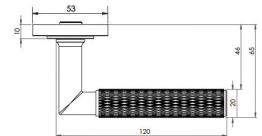

Knurled Pattern Lever Handles With Stepped Round Rose - Suitable For Use With FD30 / FD60 Fire Doors - Dark Bronze (Lacquered)

Product Images

Description

- Dark bronze knurled pattern lever handles with stepped pattern concealed fix rose.
- Architectural quality.
- Matching antique brass accessories available including standard escutcheons (keyhole covers), euro profile escutcheons, bathroom turn & release set and locks latches and hinges.

How To Order Lever Handles With A Rose

- **For Non-Locking Doors** - 1 x (Pair) Lever Handles Only