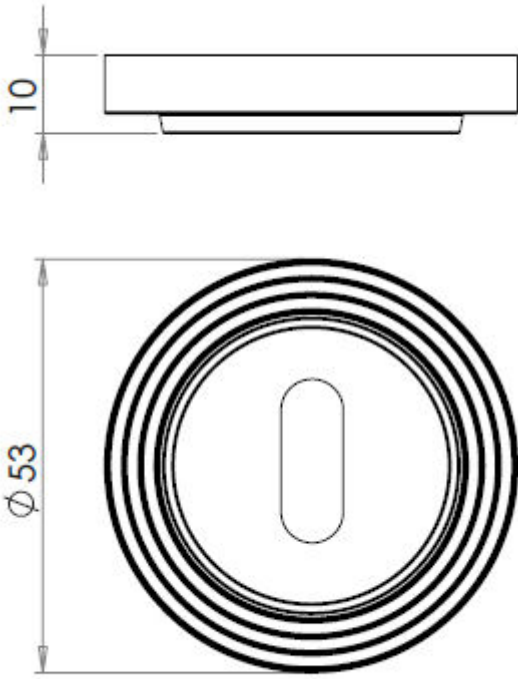

Standard Profile Escutcheon With Reeded Rose - 53mm x 10mm - Antique Brass (Lacquered)

Product Images

Description

- Standard profile escutcheon with reeded pattern concealed fix rose.

Finish

- Antique Brass

Base Material

- Solid Brass

Dimensions

- 53mm diameter
- 10mm Depth

Important Information

- Each - (1 x escutcheon).

Products in this set

44579.1 - Standard Profile Escutcheon With Reeded Rose - 53mm x 10mm - Antique Brass (Lacquered) - Each