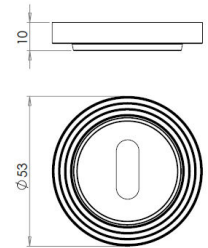

Standard Profile Escutcheon With Reeded Rose - 53mm x 10mm - Antique Brass (Lacquered)

Product Images

Description

- Standard profile escutcheon with reeded pattern concealed fix rose.

Finish

- Antique Brass

Base Material

- Solid Brass

Dimensions

- 53mm diameter
- 10mm Depth

Important Information

- Each - (1 x escutcheon).

Products in this set

44579.1 - Standard Profile Escutcheon With Reeded Rose - 53mm x 10mm - Antique Brass (Lacquered) - Each