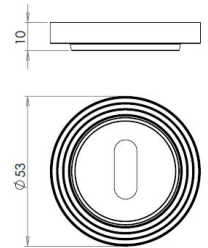

Standard Profile Escutcheon With Reeded Rose - 53mm x 10mm - Dark Bronze (Lacquered)

Product Images

Description

- Standard profile escutcheon with reeded pattern concealed fix rose.

Finish

- Dark Bronze

Base Material

- Solid Brass

Dimensions

- 53mm diameter
- 10mm Depth

Important Information

- Each - (1 x escutcheon).

Products in this set

44581.1 - Standard Profile Escutcheon With Reeded Rose - 53mm x 10mm - Dark Bronze (Lacquered) - Each