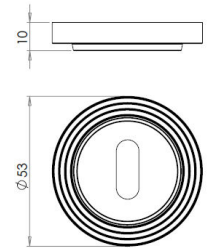

Standard Profile Escutcheon With Reeded Rose - 53mm x 10mm - Satin Brass (Lacquered)

Product Images

Description

- Standard profile escutcheon with reeded pattern concealed fix rose.

Finish

- Satin Brass

Base Material

- Solid Brass

Dimensions

- 53mm diameter
- 10mm Depth

Important Information

- Each - (1 x escutcheon).

Products in this set

44585.1 - Standard Profile Escutcheon With Reeded Rose - 53mm x 10mm - Satin Brass (Lacquered) - Each