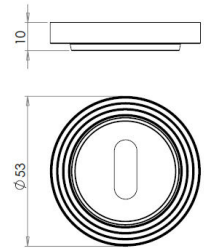

Standard Profile Escutcheon With Reeded Rose - 53mm x 10mm - Satin Nickel

Product Images

Description

- Standard profile escutcheon with reeded pattern concealed fix rose.

Finish

- Satin Nickel

Base Material

- Solid Brass

Dimensions

- 53mm diameter
- 10mm Depth

Important Information

- Each - (1 x escutcheon).

Products in this set

44587.1 - Standard Profile Escutcheon With Reeded Rose - 53mm x 10mm - Satin Nickel - Each