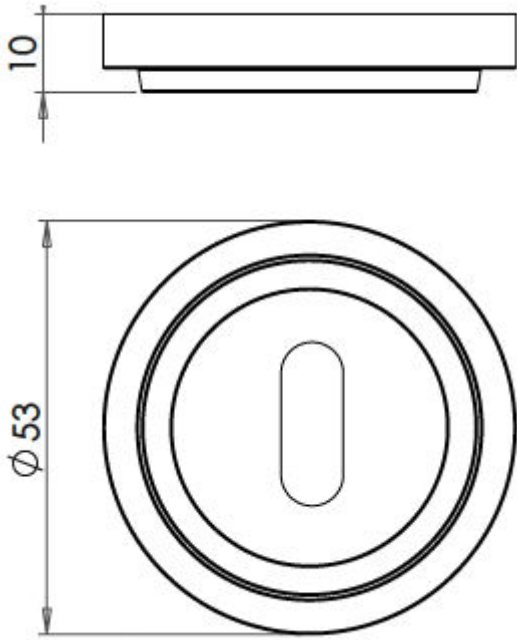

Standard Profile Escutcheon With Stepped Rose - 53mm x 10mm - Antique Brass (Lacquered)

Product Images

Description

- Standard profile escutcheon with stepped pattern concealed fix rose.

Finish

- Antique Brass

Base Material

- Solid Brass

Dimensions

- 53mm diameter
- 10mm Depth

Important Information

- Each - (1 x escutcheon).

Products in this set

44534.1 - Standard Profile Escutcheon With Stepped Rose - 53mm x 10mm - Antique Brass (Lacquered)
- Each