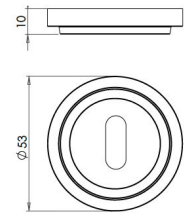

Standard Profile Escutcheon With Stepped Rose - 53mm x 10mm - Antique Brass (Lacquered)

Product Images

Description

- Standard profile escutcheon with stepped pattern concealed fix rose.

Finish

- Antique Brass

Base Material

- Solid Brass

Dimensions

- 53mm diameter
- 10mm Depth

Important Information

- Each - (1 x escutcheon).

Products in this set

44534.1 - Standard Profile Escutcheon With Stepped Rose - 53mm x 10mm - Antique Brass (Lacquered)
- Each