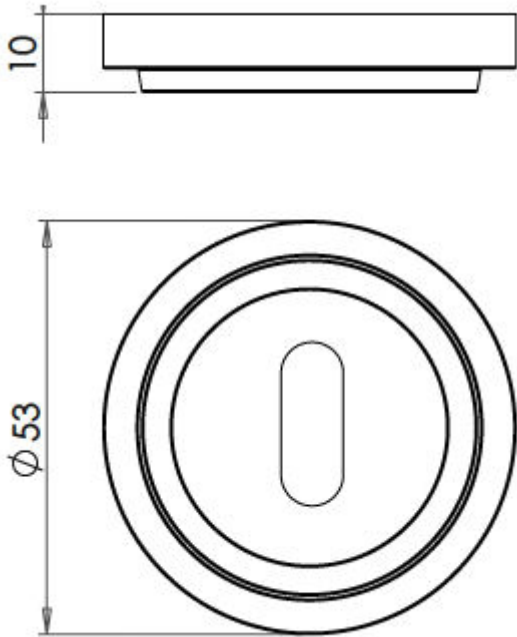

Standard Profile Escutcheon With Stepped Rose - 53mm x 10mm - Antique Brass (Lacquered)

Product Images

Description

- Standard profile escutcheon with stepped pattern concealed fix rose.

Finish

- Antique Brass

Base Material

- Solid Brass

Dimensions

- 53mm diameter
- 10mm Depth

Important Information

- Each - (1 x escutcheon).

Products in this set

44534.1 - Standard Profile Escutcheon With Stepped Rose - 53mm x 10mm - Antique Brass (Lacquered)
- Each