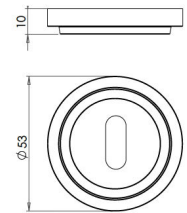

Standard Profile Escutcheon With Stepped Rose - 53mm x 10mm - Satin Brass (Lacquered)

Product Images

Description

- Standard profile escutcheon with stepped pattern concealed fix rose.

Finish

- Satin Brass

Base Material

- Solid Brass

Dimensions

- 53mm diameter
- 10mm Depth

Important Information

- Each - (1 x escutcheon).

Products in this set

44540.1 - Standard Profile Escutcheon With Stepped Rose - 53mm x 10mm - Satin Brass (Lacquered) - Each