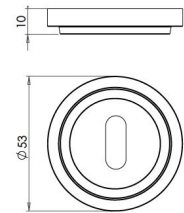

Standard Profile Escutcheon With Stepped Rose - 53mm x 10mm - Satin Nickel

Product Images

Description

- Standard profile escutcheon with stepped pattern concealed fix rose.

Finish

- Satin Nickel

Base Material

- Solid Brass

Dimensions

- 53mm diameter
- 10mm Depth

Important Information

- Each - (1 x escutcheon).

Products in this set

44542.1 - Standard Profile Escutcheon With Stepped Rose - 53mm x 10mm - Satin Nickel - Each