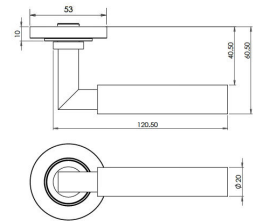

Tubular Pattern Lever Handles With Reeded Round Rose - Suitable For Use With FD30 / FD60 Fire Doors - Dark Bronze (Lacquered)

Product Images

Description

- Dark bronze tubular pattern lever handles with reeded pattern concealed fix rose.
- Architectural quality.
- Matching antique brass accessories available including standard escutcheons (keyhole covers), euro profile escutcheons, bathroom turn & release set and locks latches and hinges.

How To Order Lever Handles With A Rose

- **For Non-Locking Doors** - 1 x (Pair) Lever Handles Only