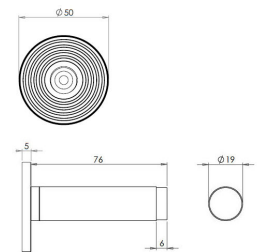

Wall Mounted Cylinder Door Stop With Reeded Round Rose - 81mm x 19mm - Antique Brass (Lacquered)

Product Images

Description

- Wall mounted door stop with reeded round rose and black rubber bumper
- Two part design allows for concealed fixing
- Designed to stop doors from hitting a wall when opened too far
- Also available without stepped round rose

Base Material

- Made from solid brass

Finish Details

- Antique brass

Size Information

- 50mm Overall diameter
- 19mm Inner diameter
- 81mm Projection

Fixings

- Two part design allows for concealed fixing with a single fixing screw

Usage

- Suitable for residential use
- Suitable for internal use

Unit Of Sale

- Sold individually (each)

Products in this set

44589.1 - Wall Mounted Cylinder Door Stop With Reeded Round Rose - 81mm x 19mm - Antique Brass (Lacquered) - Each