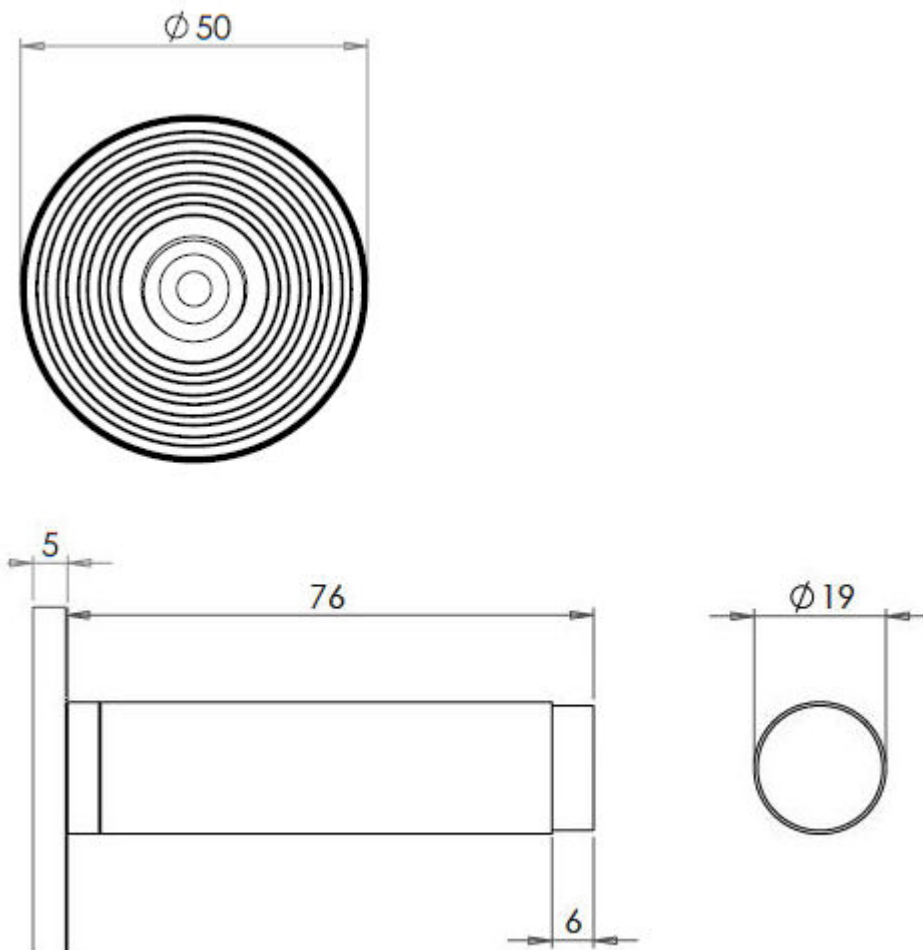

Wall Mounted Cylinder Door Stop With Reeded Round Rose - 81mm x 19mm - Antique Brass (Lacquered)

Product Images

Description

- Wall mounted door stop with reeded round rose and black rubber bumper
- Two part design allows for concealed fixing
- Designed to stop doors from hitting a wall when opened too far
- Also available without stepped round rose

Base Material

- Made from solid brass

Finish Details

- Antique brass

Size Information

- 50mm Overall diameter
- 19mm Inner diameter
- 81mm Projection

Fixings

- Two part design allows for concealed fixing with a single fixing screw

Usage

- Suitable for residential use
- Suitable for internal use

Unit Of Sale

- Sold individually (each)

Products in this set

44589.1 - Wall Mounted Cylinder Door Stop With Reeded Round Rose - 81mm x 19mm - Antique Brass (Lacquered) - Each