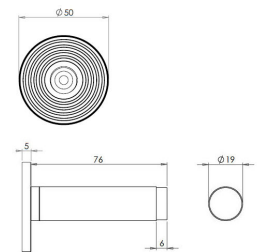

Wall Mounted Cylinder Door Stop With Reeded Round Rose - 81mm x 19mm - Dark Bronze (Lacquered)

Product Images

Description

- Wall mounted door stop with reeded round rose and black rubber bumper
- Two part design allows for concealed fixing
- Designed to stop doors from hitting a wall when opened too far
- Also available without stepped round rose

Base Material

- Made from solid brass

Finish Details

- Dark bronze

Size Information

- 50mm Overall diameter
- 19mm Inner diameter
- 81mm Projection

Fixings

- Two part design allows for concealed fixing with a single fixing screw

Usage

- Suitable for residential use
- Suitable for internal use

Unit Of Sale

- Sold individually (each)

Products in this set

44590.1 - Wall Mounted Cylinder Door Stop With Reeded Round Rose - 81mm x 19mm - Dark Bronze (Lacquered) - Each