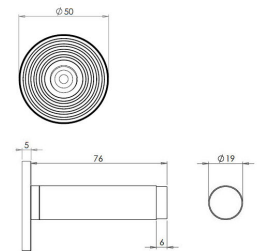

Wall Mounted Cylinder Door Stop With Reeded Round Rose - 81mm x 19mm - Polished Nickel

Product Images

Description

- Wall mounted door stop with reeded round rose and black rubber bumper
- Two part design allows for concealed fixing
- Designed to stop doors from hitting a wall when opened too far
- Also available without stepped round rose

Base Material

- Made from solid brass

Finish Details

- Polished nickel

Size Information

- 50mm Overall diameter
- 19mm Inner diameter
- 81mm Projection

Fixings

- Two part design allows for concealed fixing with a single fixing screw

Usage

- Suitable for residential use
- Suitable for internal use

Unit Of Sale

- Sold individually (each)

Products in this set

44591.1 - Wall Mounted Cylinder Door Stop With Reeded Round Rose - 81mm x 19mm - Polished Nickel
- Each