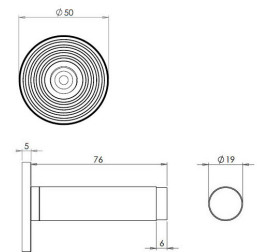

Wall Mounted Cylinder Door Stop With Reeded Round Rose - 81mm x 19mm - Satin Brass (Lacquered)

Product Images

Description

- Wall mounted door stop with reeded round rose and black rubber bumper
- Two part design allows for concealed fixing
- Designed to stop doors from hitting a wall when opened too far
- Also available without stepped round rose

Base Material

- Made from solid brass

Finish Details

- Satin brass

Size Information

- 50mm Overall diameter
- 19mm Inner diameter
- 81mm Projection

Fixings

- Two part design allows for concealed fixing with a single fixing screw

Usage

- Suitable for residential use
- Suitable for internal use

Unit Of Sale

- Sold individually (each)

Products in this set

44592.1 - Wall Mounted Cylinder Door Stop With Reeded Round Rose - 81mm x 19mm - Satin Brass (Lacquered) - Each