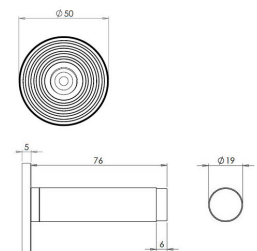

Wall Mounted Cylinder Door Stop With Reeded Round Rose - 81mm x 19mm - Satin Nickel

Product Images

Description

- Wall mounted door stop with reeded round rose and black rubber bumper
- Two part design allows for concealed fixing
- Designed to stop doors from hitting a wall when opened too far
- Also available without stepped round rose

Base Material

- Made from solid brass