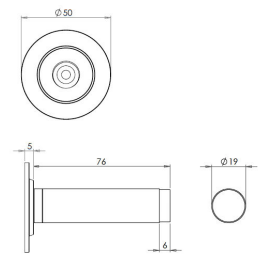

Wall Mounted Cylinder Door Stop With Stepped Round Rose - 81mm x 19mm - Antique Brass (Lacquered)

Product Images

Description

- Wall mounted door stop with stepped round rose and black rubber bumper
- Two part design allows for concealed fixing
- Designed to stop doors from hitting a wall when opened too far
- Also available without stepped round rose

Base Material

- Made from solid brass

Finish Details

- Antique brass

Size Information

- 50mm Overall diameter
- 19mm Inner diameter
- 81mm Projection

Fixings

- Two part design allows for concealed fixing with a single fixing screw

Usage

- Suitable for residential use
- Suitable for internal use

Unit Of Sale

- Sold individually (each)

Products in this set

44544.1 - Wall Mounted Cylinder Door Stop With Stepped Round Rose - 81mm x 19mm - Antique Brass (Lacquered) - Each