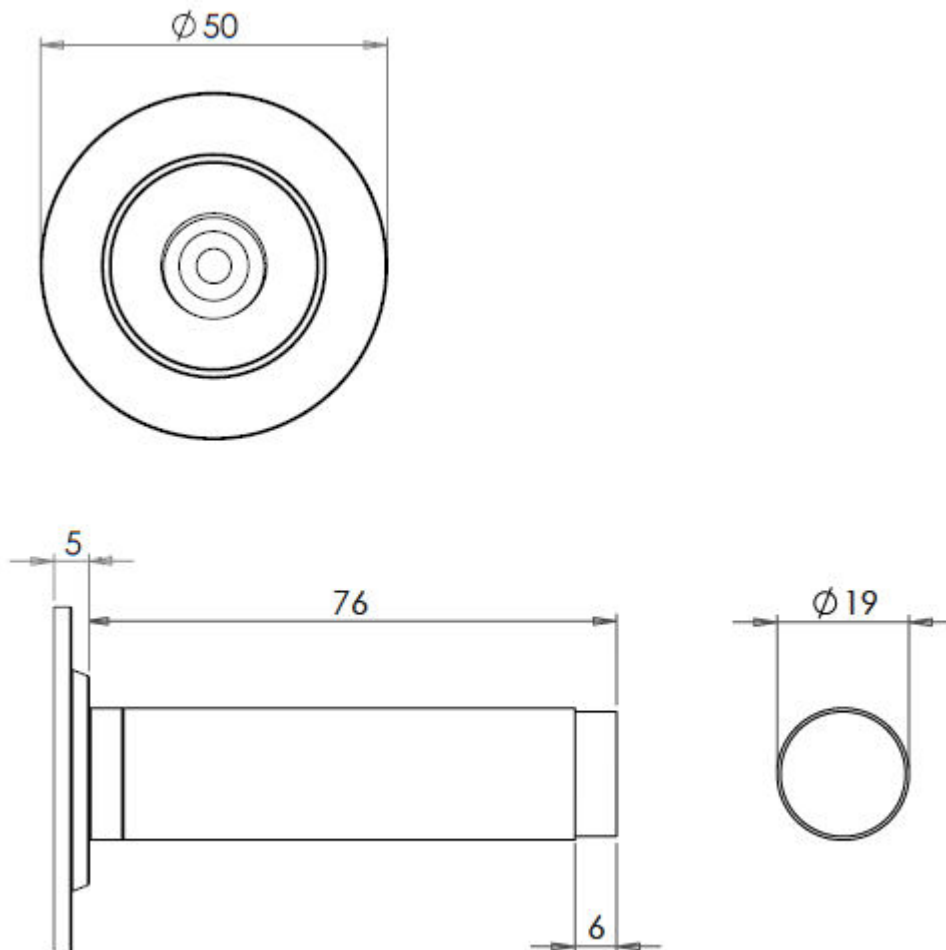

Wall Mounted Cylinder Door Stop With Stepped Round Rose - 81mm x 19mm - Antique Brass (Lacquered)

Product Images

Description

- Wall mounted door stop with stepped round rose and black rubber bumper
- Two part design allows for concealed fixing
- Designed to stop doors from hitting a wall when opened too far
- Also available without stepped round rose

Base Material

- Made from solid brass

Finish Details

- Antique brass

Size Information

- 50mm Overall diameter
- 19mm Inner diameter
- 81mm Projection

Fixings

- Two part design allows for concealed fixing with a single fixing screw

Usage

- Suitable for residential use
- Suitable for internal use

Unit Of Sale

- Sold individually (each)

Products in this set

44544.1 - Wall Mounted Cylinder Door Stop With Stepped Round Rose - 81mm x 19mm - Antique Brass (Lacquered) - Each