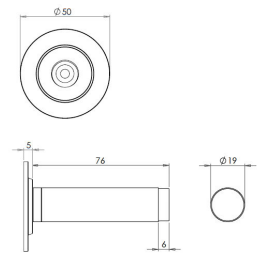

Wall Mounted Cylinder Door Stop With Stepped Round Rose - 81mm x 19mm - Polished Nickel

Product Images

Description

- Wall mounted door stop with stepped round rose and black rubber bumper
- Two part design allows for concealed fixing
- Designed to stop doors from hitting a wall when opened too far
- Also available without stepped round rose

Base Material

- Made from solid brass

Finish Details

- Polished Nickel

Size Information

- 50mm Overall diameter
- 19mm Inner diameter
- 81mm Projection

Fixings

- Two part design allows for concealed fixing with a single fixing screw

Usage

- Suitable for residential use
- Suitable for internal use

Unit Of Sale

- Sold individually (each)

Products in this set

44546.1 - Wall Mounted Cylinder Door Stop With Stepped Round Rose - 81mm x 19mm - Polished Nickel - Each