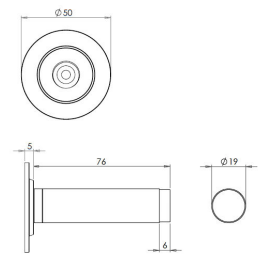

Wall Mounted Cylinder Door Stop With Stepped Round Rose - 81mm x 19mm - Satin Brass (Lacquered)

Product Images

Description

- Wall mounted door stop with stepped round rose and black rubber bumper
- Two part design allows for concealed fixing
- Designed to stop doors from hitting a wall when opened too far
- Also available without stepped round rose

Base Material

- Made from solid brass

Finish Details

- Satin Brass

Size Information

- 50mm Overall diameter
- 19mm Inner diameter
- 81mm Projection

Fixings

- Two part design allows for concealed fixing with a single fixing screw

Usage

- Suitable for residential use
- Suitable for internal use

Unit Of Sale

- Sold individually (each)

Products in this set

44547.1 - Wall Mounted Cylinder Door Stop With Stepped Round Rose - 81mm x 19mm - Satin Brass (Lacquered) - Each