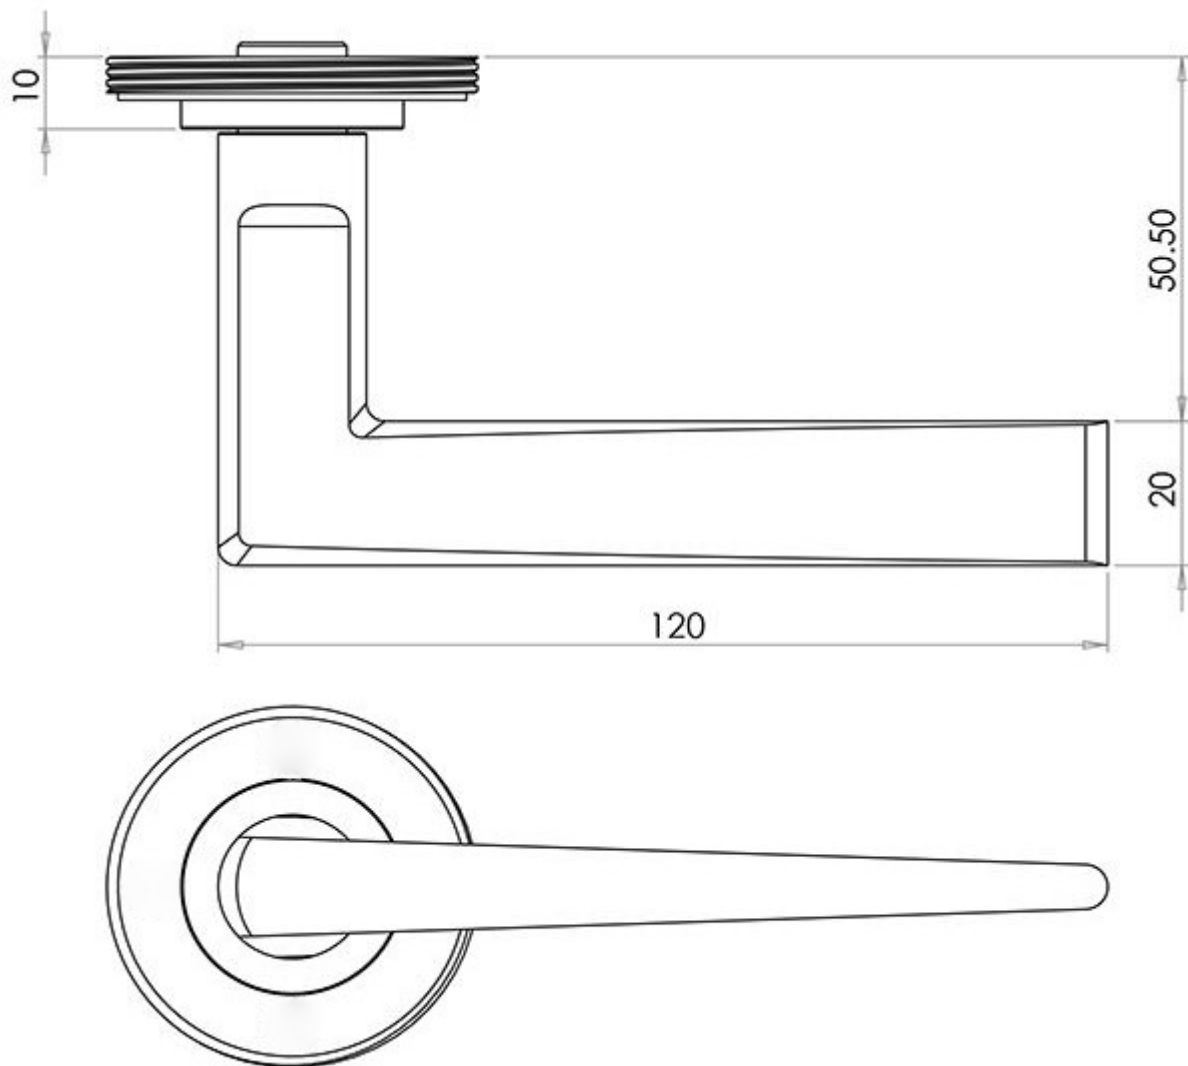

Base Material

- Made from solid brass

Finish Details

- Antique brass finish.

Operation

- Both levers are sprung to ensure the lever always returns to its starting position.

Size Information

- Rose Diameter - 53mm
- Rose Thickness - 10mm

Spindle Size

- 8mm x 8mm square - UK Standard.

Fixings

- Concealed bolt together fixings via male and female bolts.
- Grub screw fixing to spindle for extra strength once fitted to the door.

Usage

- Suitable for residential use.
- Suitable for internal use.