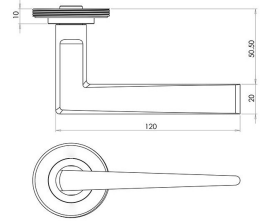

Wedge Pattern Lever Handles With Stepped Round Rose - Suitable For Use With FD30 / FD60 Fire Doors - Antique Brass (Lacquered)

Product Images

Description

- Antique brass wedge pattern lever handles with stepped pattern concealed fix rose.
- Architectural quality.
- Matching antique brass accessories available including standard escutcheons (keyhole covers), euro profile escutcheons, bathroom turn & release set and locks latches and hinges.

How To Order Lever Handles With A Rose

- **For Non-Locking Doors** - 1 x (Pair) Lever Handles Only

- **For Locking Doors** - 1 x (Pair) Lever Handles Only + 2 x (Each) Standard Escutcheons

- **For Euro Cylinder Locking Doors** - 1 x (Pair) Lever Handles Only + 2 x (Each) Euro Escutcheons

Base Material

- Made from solid brass

Finish Details

- Antique brass finish.

Operation

- Both levers are sprung to ensure the lever always returns to its starting position.

Size Information

- Rose Diameter - 53mm
- Rose Thickness - 10mm

Spindle Size

- 8mm x 8mm square - UK Standard.

Fixings

- Concealed bolt together fixings via male and female bolts.
- Grub screw fixing to spindle for extra strength once fitted to the door.

Usage

- Suitable for residential use.
- Suitable for internal use.