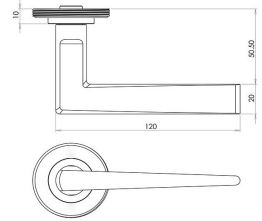

Wedge Pattern Lever Handles With Stepped Round Rose - Suitable For Use With FD30 / FD60 Fire Doors - Polished Nickel

Product Images

Description

- Polished nickel wedge pattern lever handles with stepped pattern concealed fix rose.
- Architectural quality.
- Matching antique brass accessories available including standard escutcheons (keyhole covers), euro profile escutcheons, bathroom turn & release set and locks latches and hinges.

How To Order Lever Handles With A Rose

- **For Non-Locking Doors** - 1 x (Pair) Lever Handles Only