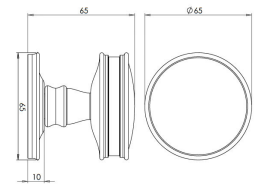

Classic Design Mortice Knob With Concealed Fixed Rose - Dark Bronze (Lacquered)

Product Images

Description

- Classic design mortice knob
- Concealed rose
- High architectural quality with heavy feel

Finish

- Dark Bronze

Base Material

- Made from solid brass

Dimensions

- Knob diameter - 65mm
- Projection - 65mm

Important Info Before You Buy

- For mortice knobs - Where possible we recommend a minimum latch / lock, depth of 102mm To clear your knuckles away from hitting the stop on the door frame, when closing the door.
- This door knob is unsprung and requires a double sprung tubular latch.
- For any key locking internal doors where mortice knobs are being fitted we recommend fitting a horizontal mortice sash lock.
- For any bathroom doors locking via a thumbturn system we recommend fitting a horizontal bathroom mortice lock.
- Grub screw fixing to spindle for extra strength on the door
- Sold and priced as pairs

Products in this set

44595.1 - Classic Design Mortice Knob With Concealed Fixed Rose - Dark Bronze (Lacquered) - Pair