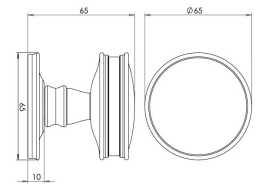

Classic Design Mortice Knob With Concealed Fixed Rose - Satin Nickel

Product Images

Description

- Classic design mortice knob
- Concealed rose
- High architectural quality with heavy feel

Finish

- Satin Nickel

Base Material

- Made from solid brass

Dimensions

- Knob diameter - 65mm
- Projection - 65mm

Important Info Before You Buy

- For mortice knobs - Where possible we recommend a minimum latch / lock, depth of 102mm To clear your knuckles away from hitting the stop on the door frame, when closing the door.
- This door knob is unsprung and requires a double sprung tubular latch.
- For any key locking internal doors where mortice knobs are being fitted we recommend fitting a horizontal mortice sash lock.
- For any bathroom doors locking via a thumbturn system we recommend fitting a horizontal bathroom mortice lock.
- Grub screw fixing to spindle for extra strength on the door
- Sold and priced as pairs

Products in this set

44598.1 - Classic Design Mortice Knob With Concealed Fixed Rose - Satin Nickel - Pair