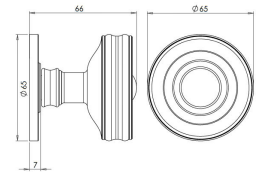

Classic Design Mortice Knob With Raised Front Concealed Fixed Rose - Dark Bronze (Lacquered)

Product Images

Description

- Classic design mortice knob with raised front
- Concealed rose
- High architectural quality with heavy feel

Finish

- Dark Bronze

Base Material

- Made from solid brass

Dimensions

- Knob diameter - 65mm
- Projection - 66mm

Important Info Before You Buy

- For mortice knobs - Where possible we recommend a minimum latch / lock, depth of 102mm To clear your knuckles away from hitting the stop on the door frame, when closing the door.
- This door knob is unsprung and requires a double sprung tubular latch.
- For any key locking internal doors where mortice knobs are being fitted we recommend fitting a horizontal mortice sash lock.
- For any bathroom doors locking via a thumbturn system we recommend fitting a horizontal bathroom mortice lock.
- Grub screw fixing to spindle for extra strength on the door
- Sold and priced as pairs

Products in this set

44600.1 - Classic Design Mortice Knob With Raised Front Concealed Fixed Rose - Dark Bronze (Lacquered) - Pair