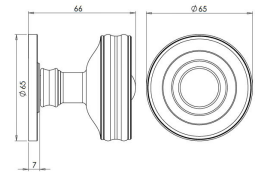

Classic Design Mortice Knob With Raised Front Concealed Fixed Rose - Polished Nickel

Product Images

Description

- Classic design mortice knob with raised front
- Concealed rose
- High architectural quality with heavy feel

Finish

- Polished Nickel

Base Material

- Made from solid brass

Dimensions

- Knob diameter - 65mm
- Projection - 66mm

Important Info Before You Buy

- For mortice knobs - Where possible we recommend a minimum latch / lock, depth of 102mm To clear your knuckles away from hitting the stop on the door frame, when closing the door.
- This door knob is unsprung and requires a double sprung tubular latch.
- For any key locking internal doors where mortice knobs are being fitted we recommend fitting a horizontal mortice sash lock.
- For any bathroom doors locking via a thumbturn system we recommend fitting a horizontal bathroom mortice lock.
- Grub screw fixing to spindle for extra strength on the door
- Sold and priced as pairs

Products in this set

44601.1 - Classic Design Mortice Knob With Raised Front Concealed Fixed Rose - Polished Nickel - Pair