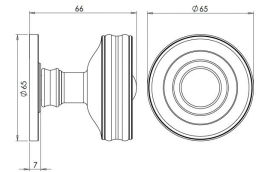

Classic Design Mortice Knob With Raised Front Concealed Fixed Rose - Satin Brass (Lacquered)

Product Images

Description

- Classic design mortice knob with raised front
- Concealed rose
- High architectural quality with heavy feel

Finish

- Satin Brass

Base Material

- Made from solid brass

Dimensions

- Knob diameter - 65mm
- Projection - 66mm

Important Info Before You Buy

- For mortice knobs - Where possible we recommend a minimum latch / lock, depth of 102mm To clear your knuckles away from hitting the stop on the door frame, when closing the door.
- This door knob is unsprung and requires a double sprung tubular latch.
- For any key locking internal doors where mortice knobs are being fitted we recommend fitting a horizontal mortice sash lock.
- For any bathroom doors locking via a thumbturn system we recommend fitting a horizontal bathroom mortice lock.
- Grub screw fixing to spindle for extra strength on the door
- Sold and priced as pairs

Products in this set

44602.1 - Classic Design Mortice Knob With Raised Front Concealed Fixed Rose - Satin Brass (Lacquered) - Pair