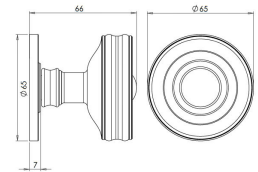

Classic Design Mortice Knob With Raised Front Concealed Fixed Rose - Satin Nickel

Product Images

Description

- Classic design mortice knob with raised front
- Concealed rose
- High architectural quality with heavy feel

Finish

- Satin Nickel

Base Material

- Made from solid brass

Dimensions

- Knob diameter - 65mm
- Projection - 66mm

Important Info Before You Buy

- For mortice knobs - Where possible we recommend a minimum latch / lock, depth of 102mm To clear your knuckles away from hitting the stop on the door frame, when closing the door.
- This door knob is unsprung and requires a double sprung tubular latch.
- For any key locking internal doors where mortice knobs are being fitted we recommend fitting a horizontal mortice sash lock.
- For any bathroom doors locking via a thumbturn system we recommend fitting a horizontal bathroom mortice lock.
- Grub screw fixing to spindle for extra strength on the door
- Sold and priced as pairs

Products in this set

44603.1 - Classic Design Mortice Knob With Raised Front Concealed Fixed Rose - Satin Nickel - Pair