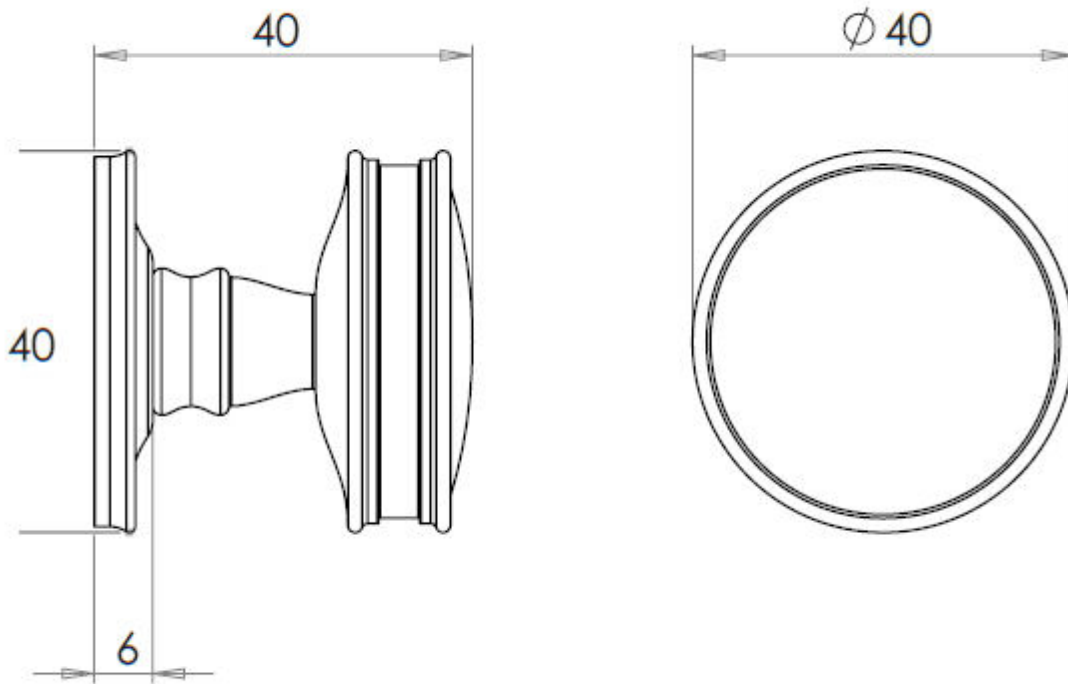

Classic Design Cupboard Knob With Stepped Rose - Antique Brass (Lacquered)

Product Images

Description

- Heavy quality, classic design cupboard door knobs with an antique brass finish
- High architectural quality range, each knob is made from solid brass giving the item a heavy luxurious feel
- This popular design is ideal for use on classic or contemporary units including, kitchen cabinet doors, wardrobes, cupboard doors and drawers

Size Details

Item Code	Knob Diameter	Backplate (Rose) Diameter	Projection From Door
-----------	---------------	---------------------------	----------------------

44604.1	40mm	40mm	40mm
---------	------	------	------

Base Material

- Made from solid brass.

Finish

- Antique brass

Fixings

- This handle is fitted via a M4 bolt from the rear of the door / drawer - see below diagram.

- Bolt through fixings provide a superior strong fixing allowing this knob to be fitted to tall or heavy doors
- Comes supplied with M4 (diameter) x 25mm & 45mm (long) bolts, the 25mm long bolts are to suit 18mm cupboards and the 45mm designed to be cut down to length on site for thicker doors
- To save having to cut down the bolts provided we sell a range of M4 fixing bolts in various lengths