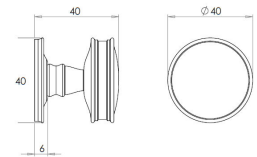

Classic Design Cupboard Knob With Stepped Rose - Antique Brass (Lacquered)

Product Images

Description

- Heavy quality, classic design cupboard door knobs with an antique brass finish
- High architectural quality range, each knob is made from solid brass giving the item a heavy luxurious feel
- This popular design is ideal for use on classic or contemporary units including, kitchen cabinet doors, wardrobes, cupboard doors and drawers

Size Details

Item Code	Knob Diameter	Backplate (Rose) Diameter	Projection From Door