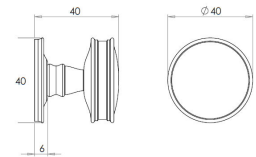

Classic Design Cupboard Knob With Stepped Rose - Polished Nickel

Product Images

Description

- Heavy quality, classic design cupboard door knobs with an polished nickel finish
- High architectural quality range, each knob is made from solid brass giving the item a heavy luxurious feel
- This popular design is ideal for use on classic or contemporary units including, kitchen cabinet doors, wardrobes, cupboard doors and drawers

Size Details

Item Code	Knob Diameter	Backplate (Rose) Diameter	Projection From Door