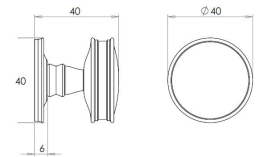

Classic Design Cupboard Knob With Stepped Rose - Satin Brass (Lacquered)

Product Images

Description

- Heavy quality, classic design cupboard door knobs with an satin brass finish
- High architectural quality range, each knob is made from solid brass giving the item a heavy luxurious feel
- This popular design is ideal for use on classic or contemporary units including, kitchen cabinet doors, wardrobes, cupboard doors and drawers

Size Details

Item Code	Knob Diameter	Backplate (Rose) Diameter	Projection From Door