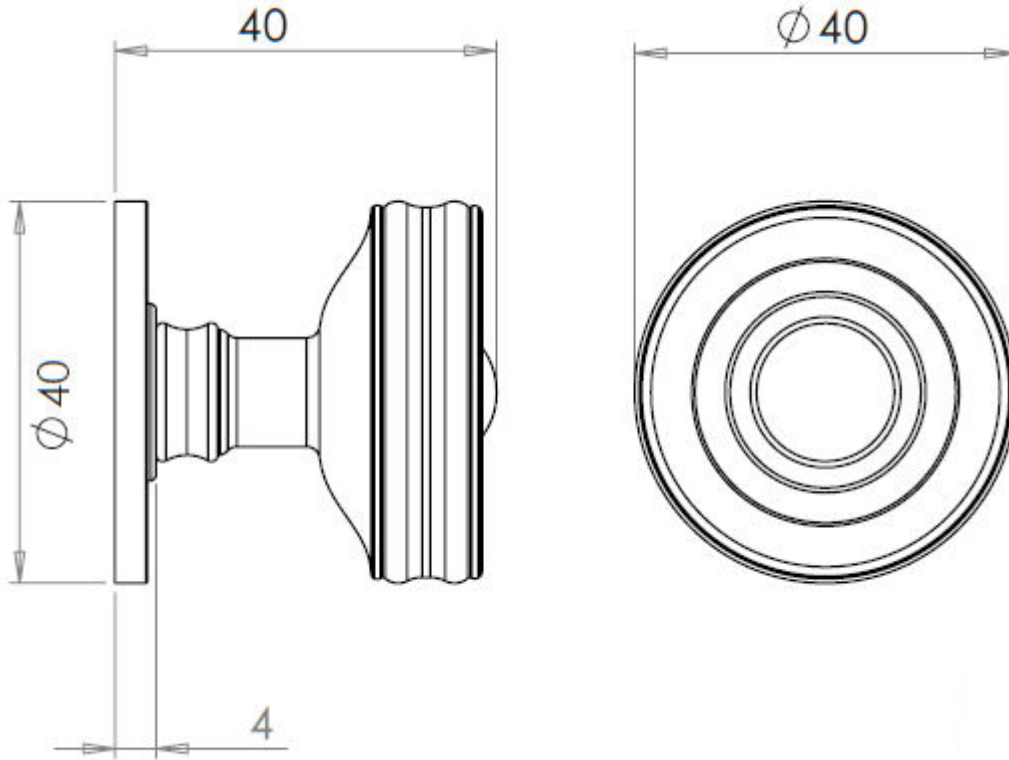

Classic Design Cupboard Knob With Raised Front And Stepped Rose - Antique Brass (Lacquered)

Product Images

Description

- Heavy quality, classic design cupboard door knobs with raised front and an antique brass finish
- High architectural quality range, each knob is made from solid brass giving the item a heavy luxurious feel
- This popular design is ideal for use on classic or contemporary units including, kitchen cabinet doors, wardrobes, cupboard doors and drawers

Size Details

Item Code	Knob Diameter	Backplate (Rose) Diameter	Projection From Door
-----------	---------------	---------------------------	----------------------

44609.1	40mm	40mm	40mm
---------	------	------	------

Base Material

- Made from solid brass.

Finish

- Antique brass

Fixings

- This handle is fitted via a M4 bolt from the rear of the door / drawer - see below diagram.

- Bolt through fixings provide a superior strong fixing allowing this knob to be fitted to tall or heavy doors
- Comes supplied with M4 (diameter) x 25mm & 45mm (long) bolts, the 25mm long bolts are to suit 18mm cupboards and the 45mm designed to be cut down to length on site for thicker doors
- To save having to cut down the bolts provided we sell a range of M4 fixing bolts in various lengths