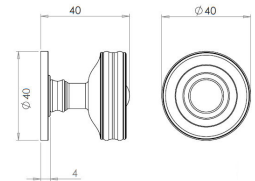

Classic Design Cupboard Knob With Raised Front And Stepped Rose - Antique Brass (Lacquered)

Product Images

Description

- Heavy quality, classic design cupboard door knobs with raised front and an antique brass finish
- High architectural quality range, each knob is made from solid brass giving the item a heavy luxurious feel
- This popular design is ideal for use on classic or contemporary units including, kitchen cabinet doors, wardrobes, cupboard doors and drawers

Size Details

Item Code	Knob Diameter	Backplate (Rose) Diameter	Projection From Door