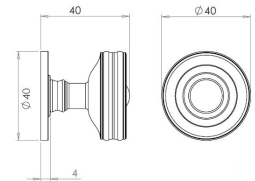

Classic Design Cupboard Knob With Raised Front And Stepped Rose - Satin Brass (Lacquered)

Product Images

Description

- Heavy quality, classic design cupboard door knobs with raised front and an satin brass finish
- High architectural quality range, each knob is made from solid brass giving the item a heavy luxurious feel
- This popular design is ideal for use on classic or contemporary units including, kitchen cabinet doors, wardrobes, cupboard doors and drawers

Size Details

Item Code	Knob Diameter	Backplate (Rose) Diameter	Projection From Door