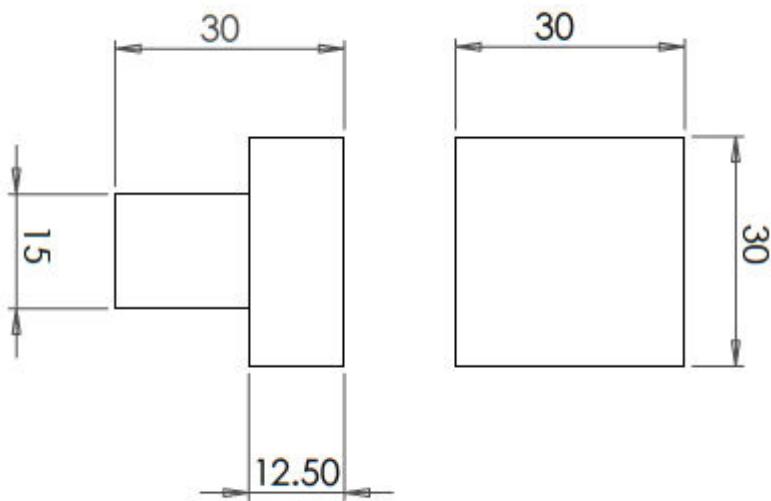

Size Details

Item Code	Knob Diameter	Backplate Diameter	Projection From Door
-----------	---------------	--------------------	----------------------

44614.1	30mm	15mm	30mm
---------	------	------	------

Base Material

- Made from solid brass.

Finish

- Antique brass

Fixings

- This handle is fitted via a M4 bolt from the rear of the door / drawer - see below diagram.

- Bolt through fixings provide a superior strong fixing allowing this knob to be fitted to tall or heavy doors
- Comes supplied with M4 (diameter) x 25mm & 45mm (long) bolts, the 25mm long bolts are to suit 18mm cupboards and the 45mm designed to be cut down to length on site for thicker doors
- To save having to cut down the bolts provided we sell a range of M4 fixing bolts in various lengths