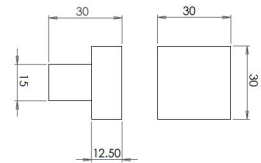

Square Shape Cupboard Knob - Antique Brass (Lacquered)

Product Images

Description

- Heavy quality, square design cupboard door knobs with an antique brass finish
- High architectural quality range, each knob is made from solid brass giving the item a heavy luxurious feel
- This popular design is ideal for use on modern or contemporary units including, kitchen cabinet doors, wardrobes, cupboard doors and drawers

Size Details

Item Code	Knob Diameter	Backplate Diameter	Projection From Door