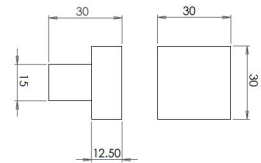

Square Shape Cupboard Knob - Dark Bronze (Lacquered)

Product Images

Description

- Heavy quality, square design cupboard door knobs with an dark bronze finish
- High architectural quality range, each knob is made from solid brass giving the item a heavy luxurious feel
- This popular design is ideal for use on modern or contemporary units including, kitchen cabinet doors, wardrobes, cupboard doors and drawers

Size Details