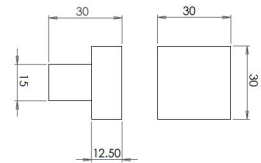

Square Shape Cupboard Knob - Satin Brass (Lacquered)

Product Images

Description

- Heavy quality, square design cupboard door knobs with an satin brass finish
- High architectural quality range, each knob is made from solid brass giving the item a heavy luxurious feel
- This popular design is ideal for use on modern or contemporary units including, kitchen cabinet doors, wardrobes, cupboard doors and drawers

Size Details