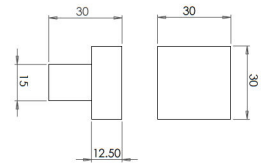

Square Shape Cupboard Knob - Satin Nickel

Product Images

Description

- Heavy quality, square design cupboard door knobs with an satin nickel finish
- High architectural quality range, each knob is made from solid brass giving the item a heavy luxurious feel
- This popular design is ideal for use on modern or contemporary units including, kitchen cabinet doors, wardrobes, cupboard doors and drawers

Size Details