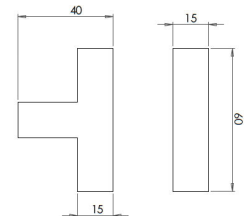

Cube Style T Bar Shape Cupboard Knob - Antique Brass (Lacquered)

Product Images

Description

- Heavy quality, square design cupboard door knobs with an antique brass finish
- High architectural quality range, each knob is made from solid brass giving the item a heavy luxurious feel
- This popular design is ideal for use on modern or contemporary units including, kitchen cabinet doors, wardrobes, cupboard doors and drawers

Size Details

Item Code	T-Bar Length	T-Bar Width	Projection From Door
44619.1	60mm	15mm	40mm

Base Material

- Made from solid brass.

Finish

- Antique brass

Fixings

- This handle is fitted via a M4 bolt from the rear of the door / drawer - see below diagram.

- Bolt through fixings provide a superior strong fixing allowing this knob to be fitted to tall or heavy doors
- Comes supplied with M4 (diameter) x 25mm & 45mm (long) bolts, the 25mm long bolts are to suit 18mm cupboards and the 45mm designed to be cut down to length on site for thicker doors
- To save having to cut down the bolts provided we sell a range of M4 fixing bolts in various lengths