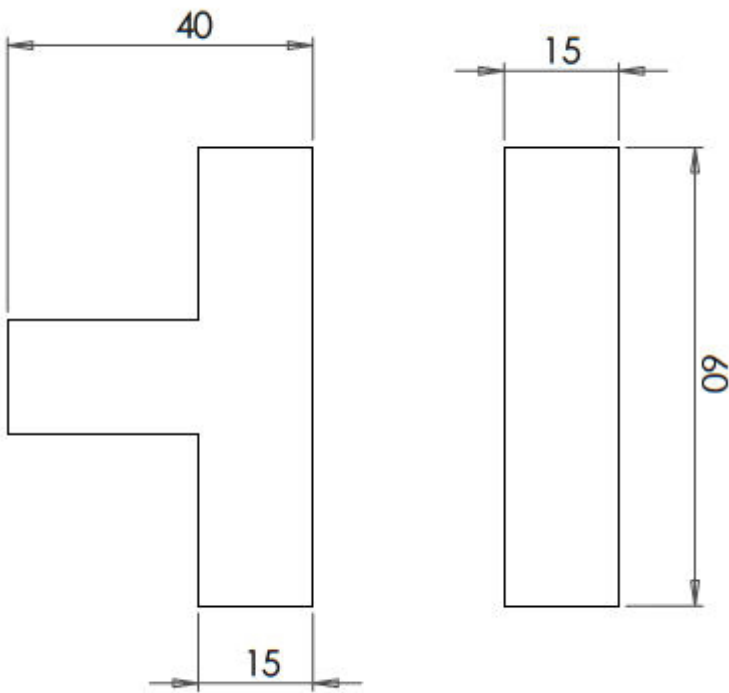

Cube Style T Bar Shape Cupboard Knob - Antique Brass (Lacquered)

Product Images

Description

- Heavy quality, square design cupboard door knobs with an antique brass finish
- High architectural quality range, each knob is made from solid brass giving the item a heavy luxurious feel
- This popular design is ideal for use on modern or contemporary units including, kitchen cabinet doors, wardrobes, cupboard doors and drawers

Size Details

Item Code	T-Bar Length	T-Bar Width	Projection From Door
44619.1	60mm	15mm	40mm

Base Material

- Made from solid brass.

Finish

- Antique brass

Fixings

- This handle is fitted via a M4 bolt from the rear of the door / drawer - see below diagram.

- Bolt through fixings provide a superior strong fixing allowing this knob to be fitted to tall or heavy doors
- Comes supplied with M4 (diameter) x 25mm & 45mm (long) bolts, the 25mm long bolts are to suit 18mm cupboards and the 45mm designed to be cut down to length on site for thicker doors
- To save having to cut down the bolts provided we sell a range of M4 fixing bolts in various lengths