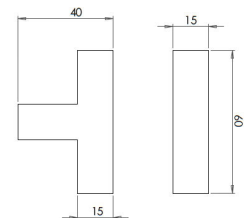

Cube Style T Bar Shape Cupboard Knob - Dark Bronze (Lacquered)

Product Images

Description

- Heavy quality, square design cupboard door knobs with an dark bronze finish
- High architectural quality range, each knob is made from solid brass giving the item a heavy luxurious feel
- This popular design is ideal for use on modern or contemporary units including, kitchen cabinet doors, wardrobes, cupboard doors and drawers

Size Details