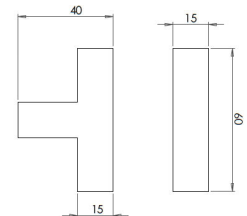

Cube Style T Bar Shape Cupboard Knob - Polished Nickel

Product Images

Description

- Heavy quality, square design cupboard door knobs with an polished nickel finish
- High architectural quality range, each knob is made from solid brass giving the item a heavy luxurious feel
- This popular design is ideal for use on modern or contemporary units including, kitchen cabinet doors, wardrobes, cupboard doors and drawers

Size Details