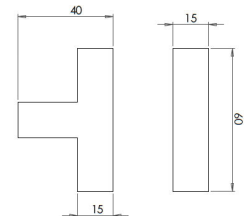

Cube Style T Bar Shape Cupboard Knob - Satin Brass (Lacquered)

Product Images

Description

- Heavy quality, square design cupboard door knobs with an satin brass finish
- High architectural quality range, each knob is made from solid brass giving the item a heavy luxurious feel
- This popular design is ideal for use on modern or contemporary units including, kitchen cabinet doors, wardrobes, cupboard doors and drawers

Size Details

Item Code	T-Bar Length	T-Bar Width	Projection From Door
44622.1	60mm	15mm	40mm

Base Material

- Made from solid brass.

Finish

- Satin brass

Fixings

- This handle is fitted via a M4 bolt from the rear of the door / drawer - see below diagram.

- Bolt through fixings provide a superior strong fixing allowing this knob to be fitted to tall or heavy doors
- Comes supplied with M4 (diameter) x 25mm & 45mm (long) bolts, the 25mm long bolts are to suit 18mm cupboards and the 45mm designed to be cut down to length on site for thicker doors
- To save having to cut down the bolts provided we sell a range of M4 fixing bolts in various lengths