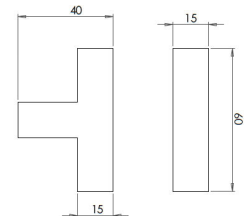

Cube Style T Bar Shape Cupboard Knob - Satin Nickel

Product Images

Description

- Heavy quality, square design cupboard door knobs with an satin nickel finish
- High architectural quality range, each knob is made from solid brass giving the item a heavy luxurious feel
- This popular design is ideal for use on modern or contemporary units including, kitchen cabinet doors, wardrobes, cupboard doors and drawers

Size Details

Item Code	T-Bar Length	T-Bar Width	Projection From Door
44623.1	60mm	15mm	40mm

Base Material

- Made from solid brass.

Finish

- Satin nickel

Fixings

- This handle is fitted via a M4 bolt from the rear of the door / drawer - see below diagram.

- Bolt through fixings provide a superior strong fixing allowing this knob to be fitted to tall or heavy doors
- Comes supplied with M4 (diameter) x 25mm & 45mm (long) bolts, the 25mm long bolts are to suit 18mm cupboards and the 45mm designed to be cut down to length on site for thicker doors
- To save having to cut down the bolts provided we sell a range of M4 fixing bolts in various lengths