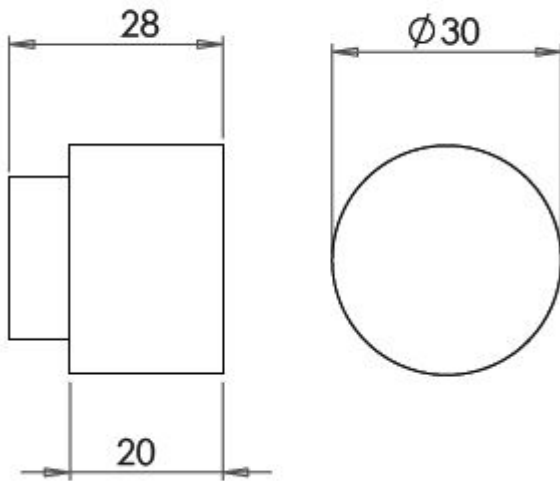

Size Details

Item Code	Knob Diameter	Projection From Door
44624.1	30mm	28mm

Base Material

- Made from solid brass.

Finish

- Antique brass

Fixings

- This handle is fitted via a M4 bolt from the rear of the door / drawer - see below diagram.

- Bolt through fixings provide a superior strong fixing allowing this knob to be fitted to tall or heavy doors
- Comes supplied with M4 (diameter) x 25mm & 45mm (long) bolts, the 25mm long bolts are to suit 18mm cupboards and the 45mm designed to be cut down to length on site for thicker doors
- To save having to cut down the bolts provided we sell a range of M4 fixing bolts in various lengths