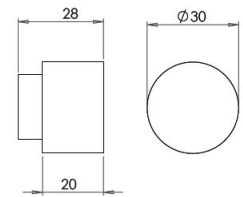

Cylinder Shape Cupboard Knob With Square Base - Antique Brass (Lacquered)

Product Images

Description

- Heavy quality, cylinder design cupboard door knobs with a squared base and an antique brass finish
- High architectural quality range, each knob is made from solid brass giving the item a heavy luxurious feel
- This popular design is ideal for use on modern or contemporary units including, kitchen cabinet doors, wardrobes, cupboard doors and drawers

Size Details