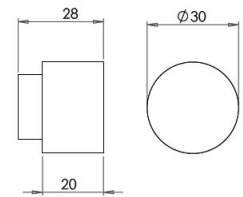

Cylinder Shape Cupboard Knob With Square Base - Dark Bronze (Lacquered)

Product Images

Description

- Heavy quality, cylinder design cupboard door knobs with a squared base and an dark bronze finish
- High architectural quality range, each knob is made from solid brass giving the item a heavy luxurious feel
- This popular design is ideal for use on modern or contemporary units including, kitchen cabinet doors, wardrobes, cupboard doors and drawers

Size Details