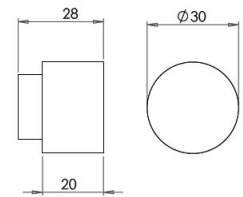

Cylinder Shape Cupboard Knob With Square Base - Polished Nickel

Product Images

Description

- Heavy quality, cylinder design cupboard door knobs with a squared base and an polished nickel finish
- High architectural quality range, each knob is made from solid brass giving the item a heavy luxurious feel
- This popular design is ideal for use on modern or contemporary units including, kitchen cabinet doors, wardrobes, cupboard doors and drawers

Size Details