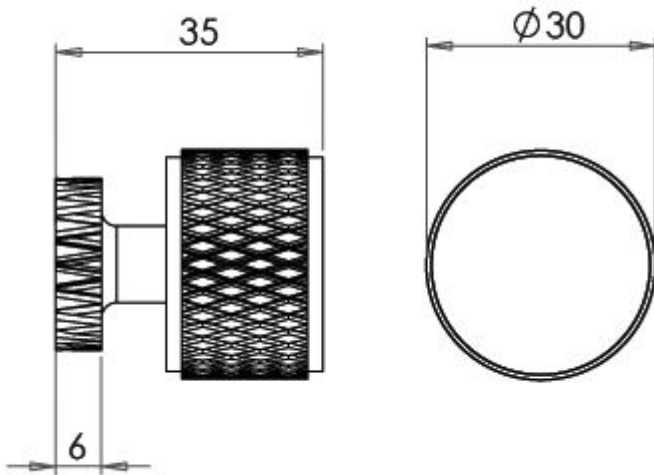

Knurled Pattern Cylinder Shape Cupboard Knob - Antique Brass (Lacquered)

Product Images

Description

- Heavy quality, knurled design cylinder shape cupboard door knobs with an antique brass finish
- High architectural quality range, each knob is made from solid brass giving the item a heavy luxurious feel
- This popular design is ideal for use on modern or contemporary units including, kitchen cabinet doors, wardrobes, cupboard doors and drawers

Size Details

Item Code	Knob Diameter	Backplate (Rose) Diameter	Projection From Door
-----------	---------------	---------------------------	----------------------

44634.1	30mm	25mm	35mm
---------	------	------	------

Base Material

- Made from solid brass.

Finish

- Antique brass

Fixings

- This handle is fitted via a M4 bolt from the rear of the door / drawer - see below diagram.

- Bolt through fixings provide a superior strong fixing allowing this knob to be fitted to tall or heavy doors
- Comes supplied with M4 (diameter) x 25mm & 45mm (long) bolts, the 25mm long bolts are to suit 18mm cupboards and the 45mm designed to be cut down to length on site for thicker doors
- To save having to cut down the bolts provided we sell a range of M4 fixing bolts in various lengths