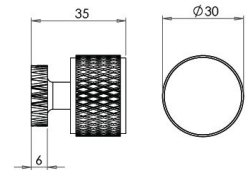

Knurled Pattern Cylinder Shape Cupboard Knob - Dark Bronze (Lacquered)

Product Images

Description

- Heavy quality, knurled design cylinder shape cupboard door knobs with an dark bronze finish
- High architectural quality range, each knob is made from solid brass giving the item a heavy luxurious feel
- This popular design is ideal for use on modern or contemporary units including, kitchen cabinet doors, wardrobes, cupboard doors and drawers

Size Details

Item Code	Knob Diameter	Backplate (Rose) Diameter	Projection From Door
-----------	---------------	---------------------------	----------------------

44635.1	30mm	25mm	35mm
---------	------	------	------

Base Material

- Made from solid brass.

Finish

- Dark bronze

Fixings

- This handle is fitted via a M4 bolt from the rear of the door / drawer - see below diagram.

- Bolt through fixings provide a superior strong fixing allowing this knob to be fitted to tall or heavy doors
- Comes supplied with M4 (diameter) x 25mm & 45mm (long) bolts, the 25mm long bolts are to suit 18mm cupboards and the 45mm designed to be cut down to length on site for thicker doors
- To save having to cut down the bolts provided we sell a range of M4 fixing bolts in various lengths