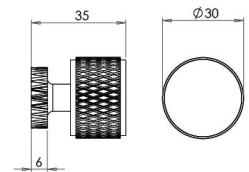

Knurled Pattern Cylinder Shape Cupboard Knob - Polished Nickel

Product Images

Description

- Heavy quality, knurled design cylinder shape cupboard door knobs with an polished nickel finish
- High architectural quality range, each knob is made from solid brass giving the item a heavy luxurious feel
- This popular design is ideal for use on modern or contemporary units including, kitchen cabinet doors, wardrobes, cupboard doors and drawers

Size Details

Item Code	Knob Diameter	Backplate (Rose) Diameter	Projection From Door
-----------	---------------	---------------------------	----------------------

44636.1	30mm	25mm	35mm
---------	------	------	------

Base Material

- Made from solid brass.

Finish

- Polished Nickel

Fixings

- This handle is fitted via a M4 bolt from the rear of the door / drawer - see below diagram.

- Bolt through fixings provide a superior strong fixing allowing this knob to be fitted to tall or heavy doors
- Comes supplied with M4 (diameter) x 25mm & 45mm (long) bolts, the 25mm long bolts are to suit 18mm cupboards and the 45mm designed to be cut down to length on site for thicker doors
- To save having to cut down the bolts provided we sell a range of M4 fixing bolts in various lengths

Usage

- Suitable for internal use

Unit Of Sale

- These cupboard knobs are sold individually - (Each)

Products in this set

44636.1 - Knurled Pattern Cylinder Shape Cupboard Knob - Polished Nickel - Each