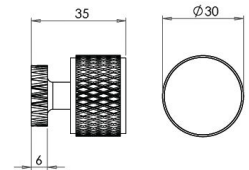

Knurled Pattern Cylinder Shape Cupboard Knob - Satin Nickel

Product Images

Description

- Heavy quality, knurled design cylinder shape cupboard door knobs with an satin nickel finish
- High architectural quality range, each knob is made from solid brass giving the item a heavy luxurious feel
- This popular design is ideal for use on modern or contemporary units including, kitchen cabinet doors, wardrobes, cupboard doors and drawers

Size Details

Item Code	Knob Diameter	Backplate (Rose) Diameter	Projection From Door
-----------	---------------	---------------------------	----------------------

44638.1	30mm	25mm	35mm
---------	------	------	------

Base Material

- Made from solid brass.

Finish

- Satin nickel

Fixings

- This handle is fitted via a M4 bolt from the rear of the door / drawer - see below diagram.

- Bolt through fixings provide a superior strong fixing allowing this knob to be fitted to tall or heavy doors
- Comes supplied with M4 (diameter) x 25mm & 45mm (long) bolts, the 25mm long bolts are to suit 18mm cupboards and the 45mm designed to be cut down to length on site for thicker doors
- To save having to cut down the bolts provided we sell a range of M4 fixing bolts in various lengths

Usage

- Suitable for internal use

Unit Of Sale

- These cupboard knobs are sold individually - (Each)

Products in this set

44638.1 - Knurled Pattern Cylinder Shape Cupboard Knob - Satin Nickel - Each