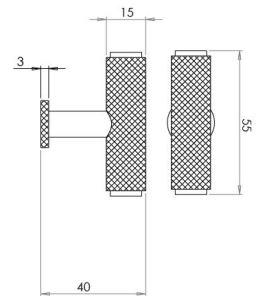

Knurled Design T Shape Cabinet Cupboard Knob With Stepped Ends - Optional Rose - Dark Bronze (Lacquered)

Product Images

Description

- Heavy quality, knurled T bar design stepped cupboard door knobs with an dark bronze finish and optional round base rose
- High architectural quality range, each knob is made from solid brass giving the item a heavy luxurious feel
- This popular design is ideal for use on modern or contemporary units including, kitchen cabinet doors, wardrobes, cupboard doors and drawers

Size Details

Item Code	T-Bar Length	T-Bar Width	Projection From Door
-----------	--------------	-------------	----------------------

44640.1	55mm	15mm	40mm
---------	------	------	------

Base Material

- Made from solid brass.

Finish

- Dark bronze

Fixings

- This handle is fitted via a M4 bolt from the rear of the door / drawer - see below diagram.

- Bolt through fixings provide a superior strong fixing allowing this knob to be fitted to tall or heavy doors
- Comes supplied with M4 (diameter) x 25mm & 45mm (long) bolts, the 25mm long bolts are to suit 18mm cupboards and the 45mm designed to be cut down to length on site for thicker doors
- To save having to cut down the bolts provided we sell a range of M4 fixing bolts in various lengths