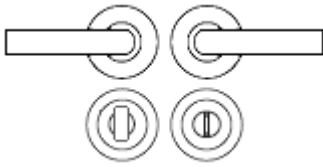

**Curve Design Round Rose Lever Handles - Polished Brass Plated - Suitable For Use With FD30 / FD60
Fire Doors**

Product Images

Description

- The Curve lever handles from a contemporary design door handle set with curved tubular design lever.
- Made from solid brass these handles are a highly polished shiny finish - polished brass.
- Ideal for residential use.

How To Order Lever Handles With A Rose

- **For Non-Locking Doors** - 1 x (Pair) Lever Handles Only

- **For Locking Doors** - 1 x (Pair) Lever Handles Only + 2 x (Each) Standard Escutcheons

- **For Euro Cylinder Locking Doors** - 1 x (Pair) Lever Handles Only + 2 x (Each) Euro Escutcheons

- **For Locking Bathroom Doors** - 1 x Pair Lever Handles Only + 1 x (Set) Turn & Emergency Release

Matching Accessories

- **Standard escutcheon** - (key hole cover to suit regular "chubb style locks")
- **Euro profile escutcheon** - (key hole cover to suit euro profile cylinders)
- **Turn & emergency release** - (a thumbturn used to lock bathroom doors, WC's and toilet doors)

- Both levers are sprung to ensure the lever always returns to its starting position

Size Information

- Rose Diameter - 50mm
- Rose Thickness - 10mm
- Lever Length - 121mm
- Lever Diameter - 16mm

Spindle Size