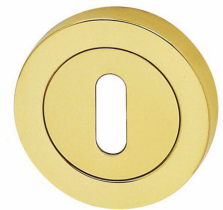

**Curve Design Round Rose Lever Handles - Polished Brass Plated - Suitable For Use With FD30 / FD60
Fire Doors**

Product Images

Description

- The Curve lever handles from a contemporary design door handle set with curved tubular design lever.
- Made from solid brass these handles are a highly polished shiny finish - polished brass.
- Ideal for residential use.

How To Order Lever Handles With A Rose

- **For Non-Locking Doors** - 1 x (Pair) Lever Handles Only

- **For Locking Doors** - 1 x (Pair) Lever Handles Only + 2 x (Each) Standard Escutcheons

- **For Euro Cylinder Locking Doors** - 1 x (Pair) Lever Handles Only + 2 x (Each) Euro Escutcheons

- Both levers are sprung to ensure the lever always returns to its starting position

Size Information

- Rose Diameter - 50mm
- Rose Thickness - 10mm
- Lever Length - 121mm
- Lever Diameter - 16mm

Spindle Size

Products in this set

15410.1 - Curve Lever Handles - Tested For Use With FD30 / FD60 Fire Doors - Polished Brass Plated - Pair